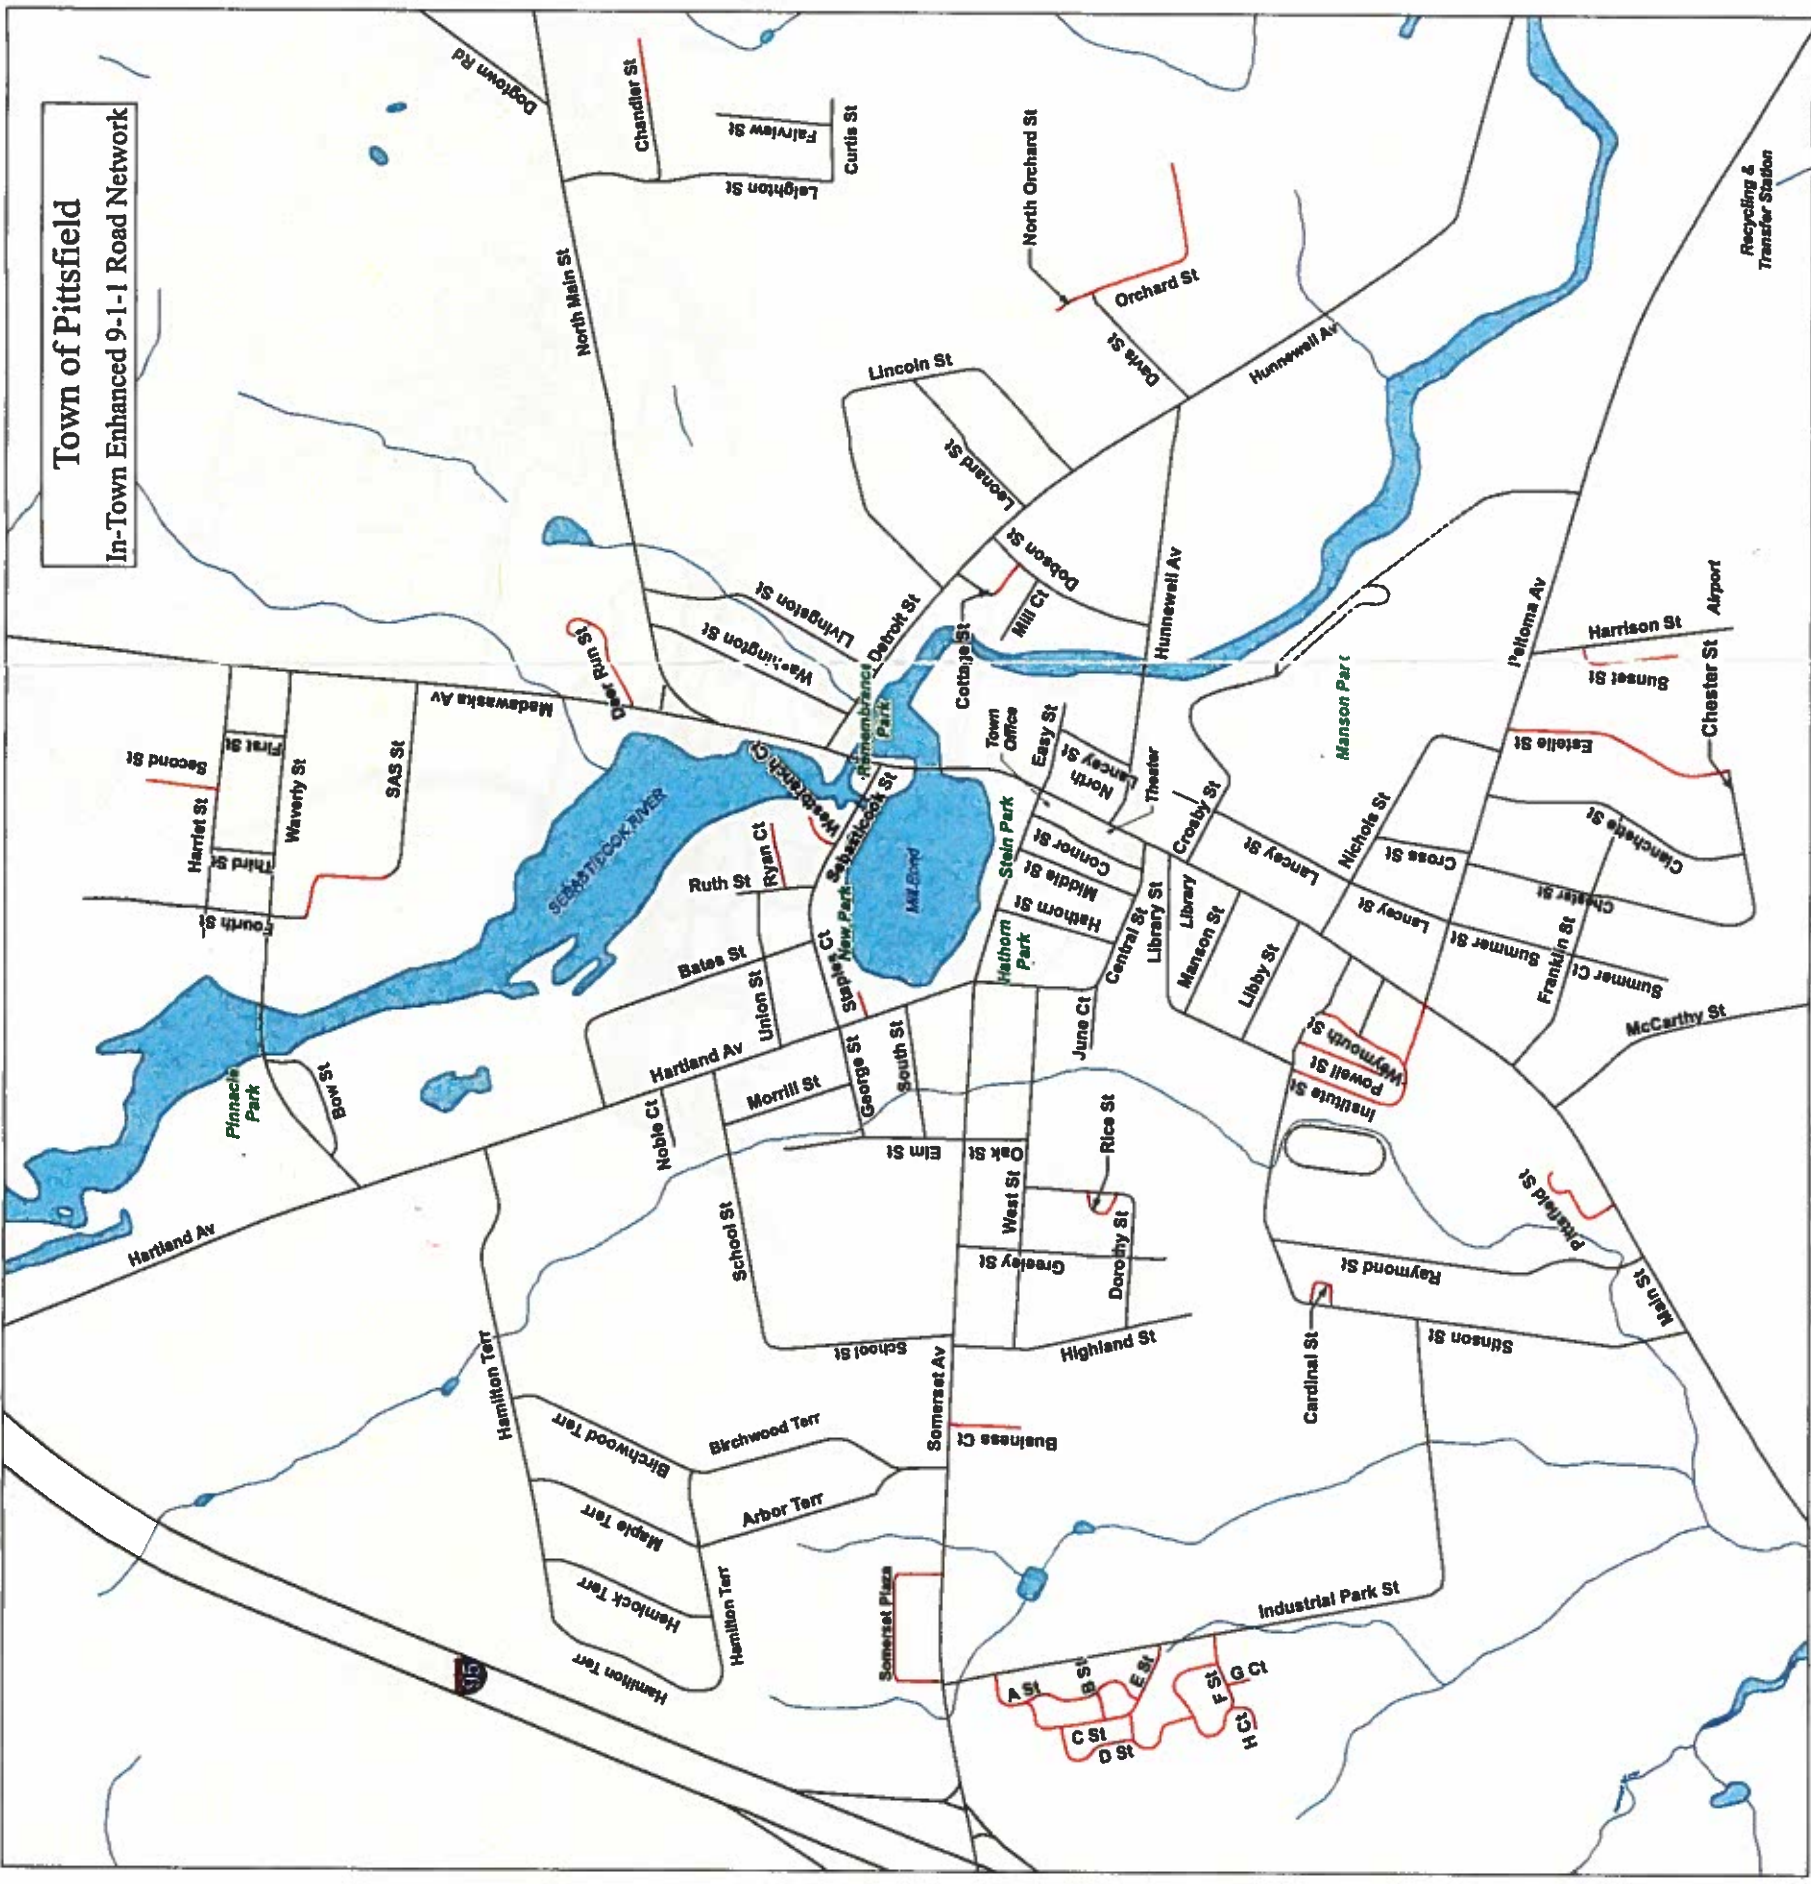

Town of Pittsfield
In-Town Enhanced 9-1-1 Road Network

This map produced by:
Mainschnitt
Map & Survey Center

Scale: 1" = 100'
North Arrow